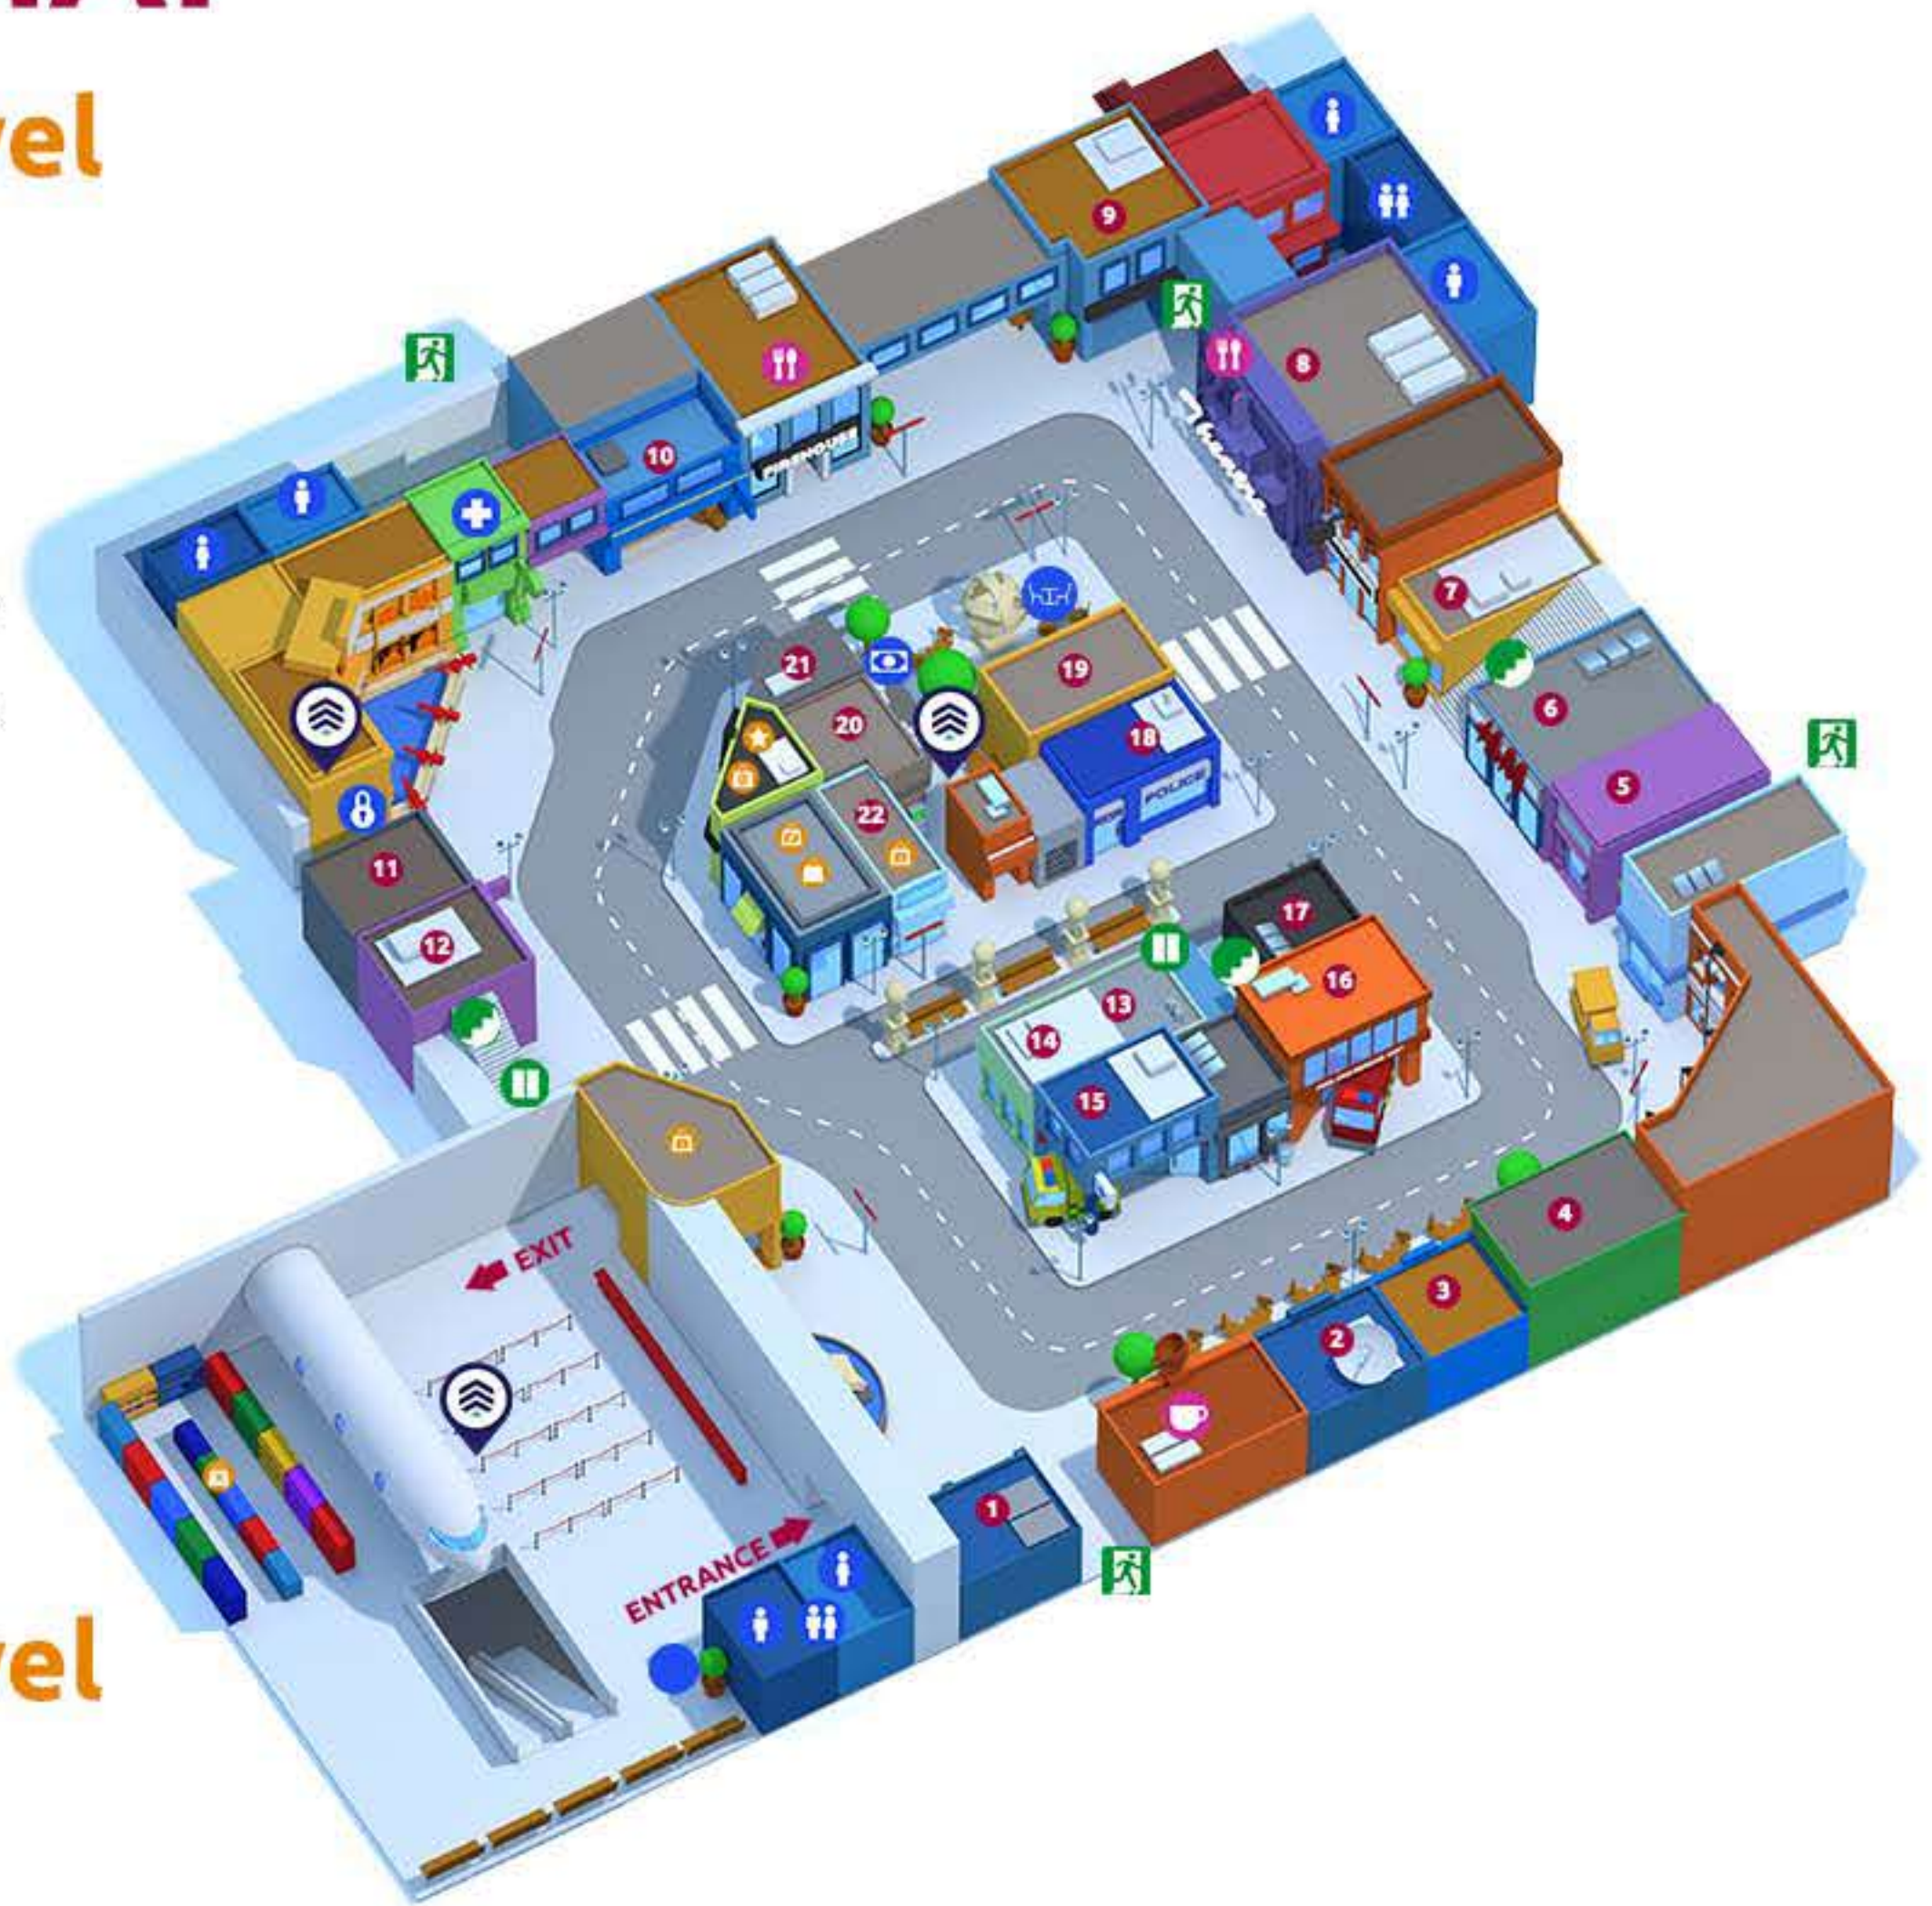

CITY MAP

Lower Level

Activities

- 1 Job Information Centre
- 2 Global Radio Station
- 3 Metro Newspaper
- 4 K-Market
- 5 Dorsett Hotel
- 6 H&M Fashion Studio
- 7 Pokémon Creative Studio
- 8 Theatre
- 9 Shell Forecourt and Energy Lab
- 10 Courier Service
- 11 Dentist*
- 12 H&M Fashion Recycling Studio*
- 13 Baby Care Unit
- 14 Surgery
- 15 Accident & Emergency
- 16 Fire and Rescue Unit
- 17 Library
- 18 Police Station
- 19 University of KidZania
- 20 Central Bank of KidZania
- 21 Vault
- 22 EPT Photo Studio Experience

Shopping

- Department Store
- KidZania Store
- Duty Free Store
- BKidZanian PaZZport
- Annual Pass Office
- Photo Studio Shop
- Photo Viewing Kiosks